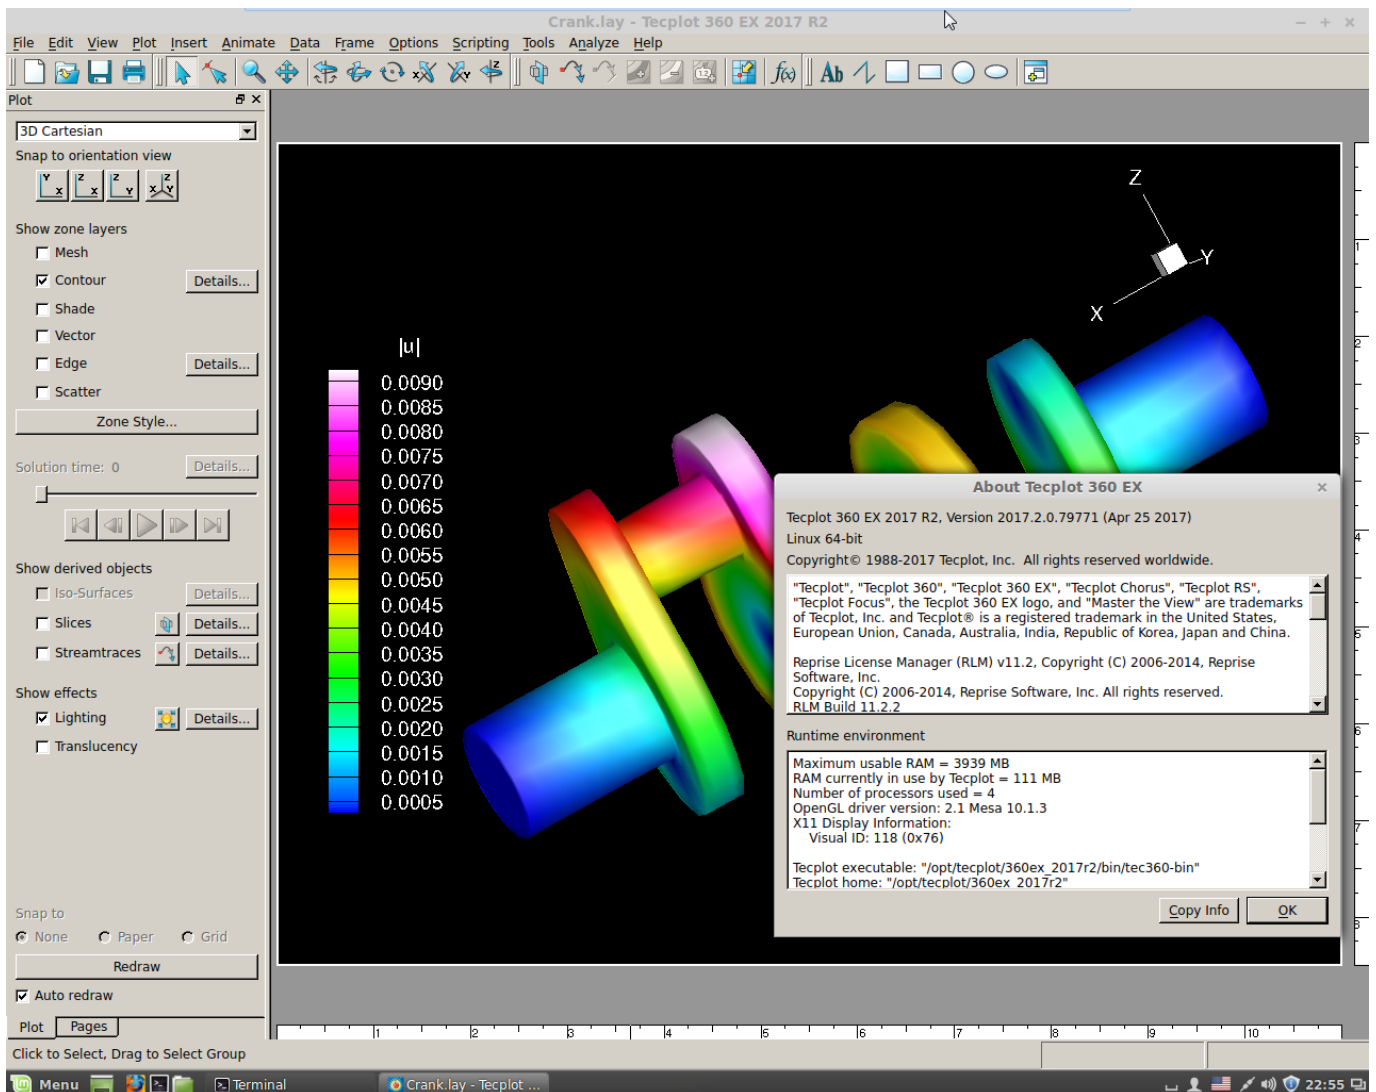

DOWNLOAD

[Xforce Keygen Robot Structural Analysis Professional 2015 32](#)

[Xforce Keygen Robot Structural Analysis Professional 2015 32](#)

DOWNLOAD